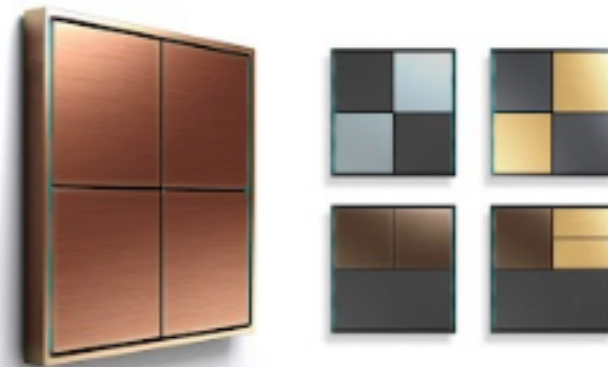

About MM **Product Range**

Front-end

DORA Double

Texture Black

Meteor Black

Anthracite Grey

Royal Silver

Polar White

Antique Bronze

Antique Copper

Pure Gold

Green Leaf

Red Cherry

About MM Product Range

Front-end

DORA Quadro