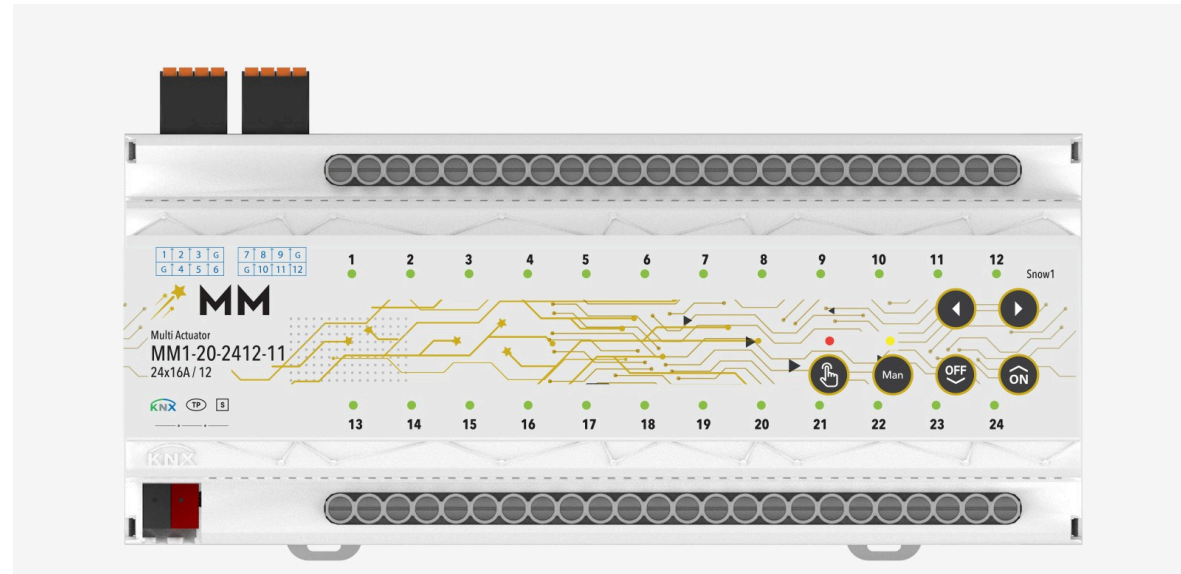

About MM Product Range

Back-end

Snow1 Serie