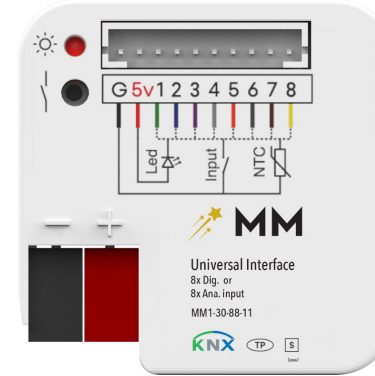

KNX Pws 640 mA

16 fold

Lighting
Shutter
Fan coil
Valve

16 Amper
Up to 320A /2 ms inrush
12 digital input

About MM Product Range

Back-end

Snow1 Serie

KNX Multi sensor

Universal input modules 3 – 6 – 8 – 9 fold

Remote controller

Bluetooth Gateway for remote

About MM **Product Range**

Full Range

Front-end

DORA
B4

Back-end