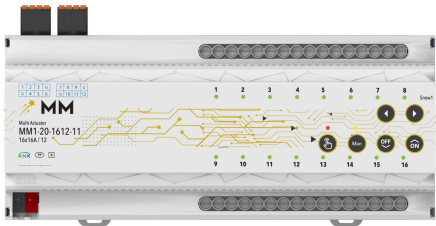

16 fold

Lighting
Shutter
Fan coil
Valve

16 Amper
Up to 320A /2 ms inrush
12 digital input