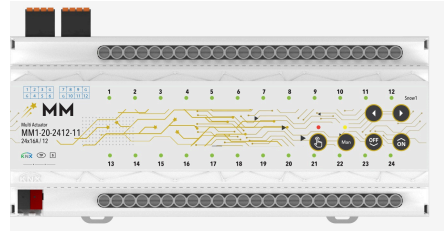

Snow1 Serie

About MM Product Range

Back-end

Snow1 Serie

About MM Product Range

Back-end

Snow1 Serie

KNX Actuators
24 fold