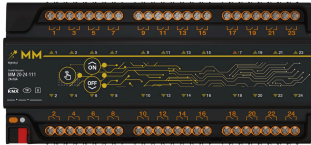

Back-end

Nightsky1 Serie

About MM Product Range

Back-end

Nightsky1 Serie

KNX Actuators
24 fold

16 fold

12 fold